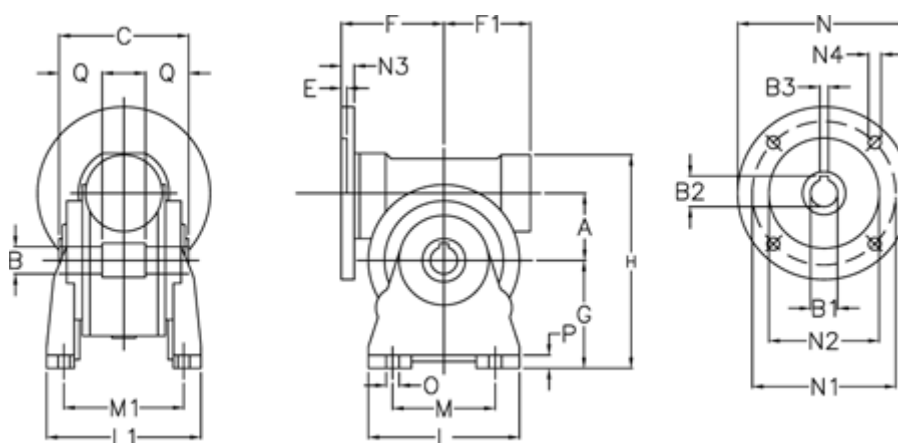

Data Sheet

Article number: 3902185030250

Description: Worm gear
VF 185-A-30-132B5, without lubrication

Measures

A	= 185.4	F1	= 205	N1	= 265
B	= 60 H7	G	= 254	N2	= 230
B1 E7	= 38	H	= 457	N3	= 16
B2	= 41.3	L	= 360	N4	= 13
B3 H9	= 10	L1	= 320	O	= 22
C	= 190	M	= 270	P	= 22
E	= 4	M1	= 251	Q	= 65
F	= 217	N	= 300		